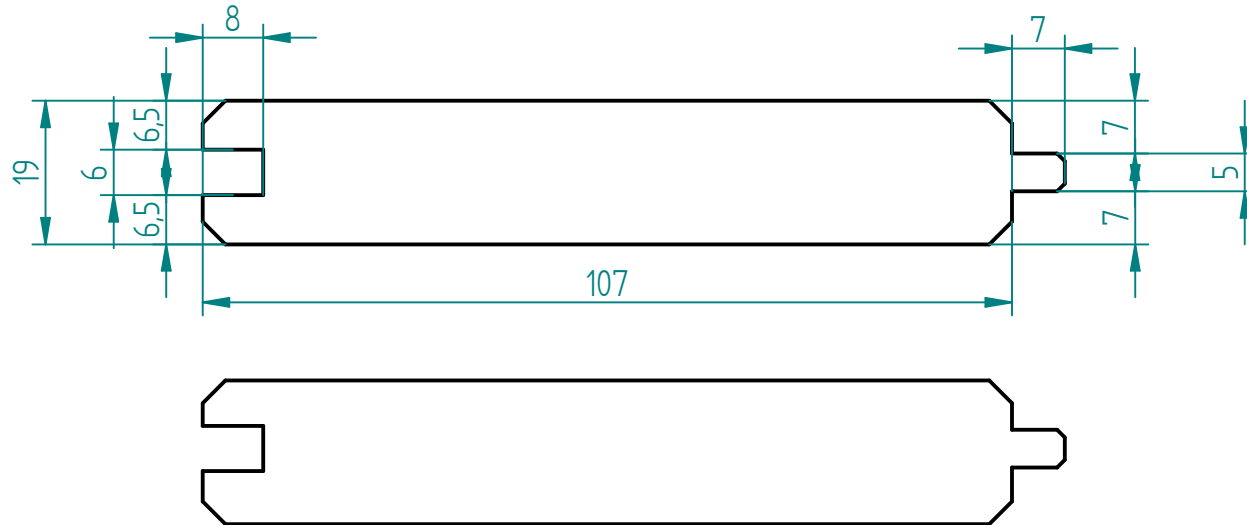

IWC24 Cladding Profile

Reversible Tongue and Groove Cladding

107mm Face

For Horizontal and Vertical Installation

REVISION HISTORY			
REV	DESCRIPTION	DATE	APPROVED

Instant pricing calculator at
www.iwood.co.uk

iWood Timber Ltd
 01889 279 018

	NAME	DATE			
DRAWN	A Gribben	20/07/2022			
CHECKED					
ENG APPR					
MGR APPR			TITLE		
UNLESS OTHERWISE SPECIFIED DIMENSIONS ARE IN MILLIMETERS ANGLES ±X.X° 2 PL ±X.XX 3 PL ±X.XXX			SIZE	DWG NO	REV
			A4		
			SCALE:	WEIGHT:	SHEET 1 OF 1